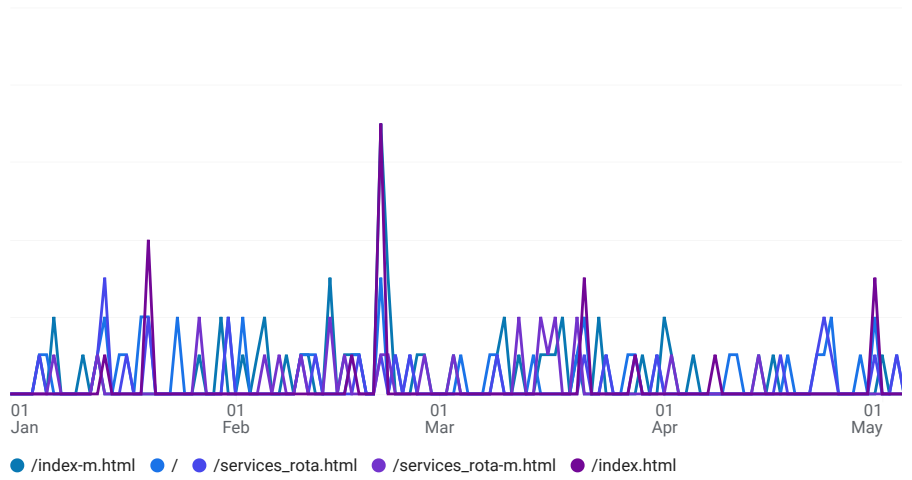

- Reports snapshot
- Real-time
- Life cycle
 - Acquisition
 - Engagement
 - Overview
 - Events
 - Conversions
 - Pages and screens
 - Landing page
 - Monetisation
 - Retention
- User
 - Demographics
 - Tech

Pages and screens: Page path and screen class

Views by Page path and screen class over time

Search...

Page path and screen class	Views	Users
	344 100% of total	87 100% of total
1 /index-m.html	67	39
2 /	65	35
3 /services_rota.html	32	9
4 /services_rota-m.html	27	10
5 /index.html	23	5
6 /about_us-m.html	15	9
7 /about_us.html	15	8
8 /latest_updates-m.html	15	5
9 /latest_updates.html	10	3
10 /photo_gallery.html	10	3